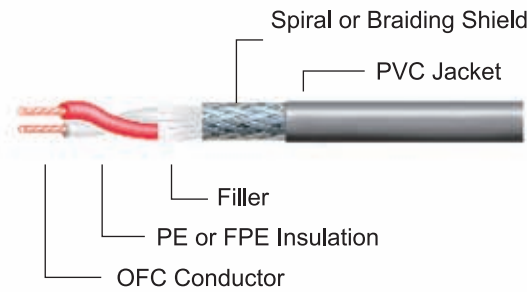

PLUG WITH PLUG

▲ W-N-P101-10-BS-I

▲ W-N-P101-10-NS-I

▲ W-N-P101-10-PR-1

ITEM	CONNECTOR 1	CONNECTOR 2	OD	LENGTH	CABLE COVER
W-N-P101-10-BS-I	6.3 MONO PLUG /BLACK CHROME PLATED SHELL	6.3 MONO PLUG	5MM	5-20FT	NYLON
W-N-P101-10-NS-I	6.3 MONO PLUG /SATIN NICKEL PLATED SHELL	6.3 MONO PLUG	5MM	5-20FT	NYLON
W-N-P101-10-CS-I	6.3 MONO PLUG /SATIN CHROME PLATED SHELL	6.3 MONO PLUG	5MM	5-20FT	NYLON
W-N-P101-10-PR-I	6.3 MONO PLUG /MATTE RED PLATED SHELL	6.3 MONO PLUG	5MM	5-20FT	NYLON

RCA WITH RCA

▲ W-RCA108A-(*)

▲ W-RCA108B-(*)

ITEM	CONNECTOR	OD	LENGTH	CABLE COVER
W-RCA108A-N	TeCu WITH GOLD PLATED/SATIN NICKEL PLATED WITH LOCK	5MM	5-20FT	PVC
W-RCA108A-B	TeCu WITH GOLD PLATED/BLACK PAINTED WITH LOCK	5MM	5-20FT	PVC
W-RCA108B-N	TeCu WITH GOLD PLATED/SATIN NICKEL PLATED WITH LOCK	5MM	5-20FT	PVC
W-RCA108B-B	TeCu WITH GOLD PLATED/BLACK PAINTED WITH LOCK	5MM	5-20FT	PVC

▲ W-(*)R

▲ W-RCA/RCA

ITEM	CONNECTOR	OD	LENGTH	CABLE COVER
W-(*)R	RCA PLUG * 3	5MM	5-20FT	PVC
W-RCA/RCA	RCA PLUG WITH GOLD PLATED/NICKEL PLATED	5MM	5-20FT	PVC

Biaxial cable

AWG STRANDING	NO. OF CONDUCTOR	INSULATION		SHIELD(mm)	JACKET	
		OD(mm)	MATERIAL		OD(mm)	MATERIAL
24	0.12*20	2	1.75	PE	BRAIDED, 0.12/7*16	5 PVC