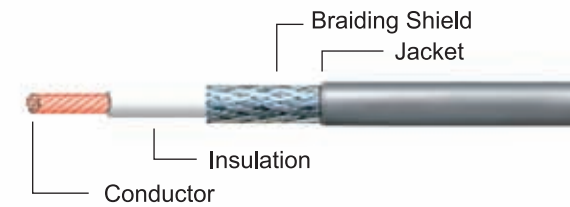

TYPE	Conductor		Insulation		Braid Shield			Jacket		Nom. Imped Ohm	Nom. Capa. pF/m	Attenuation 100MHz db/Km
	No./mm	MTRL	mm	MTRL	No./mm	No./mm	MTRL	mm	MTRL			
MICROPHONE CABLE	0.1X10X2P	BC	3	PE	0.08	8X8	TC	5~6	PVC	600	94	94
INSTRUMENT CABLE	0.1X10	BC	3.5	PE+PVC	0.08	8X8	TC	5~6	PVC	50	94	94